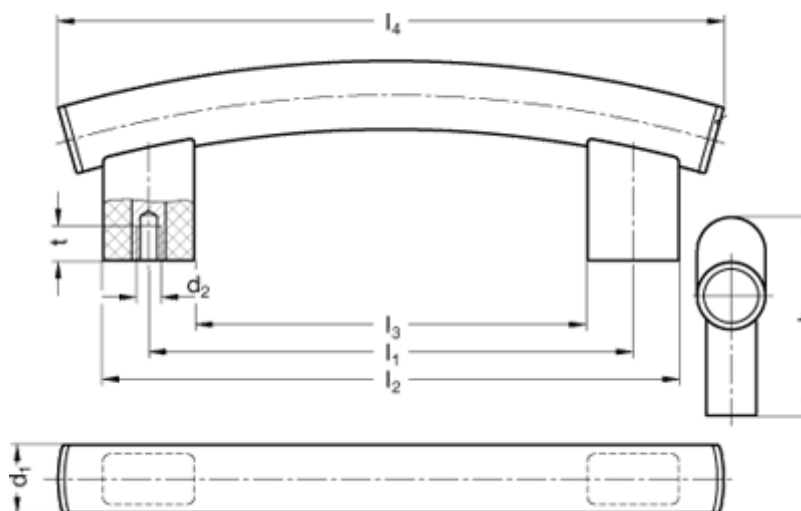

Article number: 201248400

Description: E+G Arch-shaped handle
GN 666.4-30-M6-400-SW

Measures

$b = 22$ | $t = 15$

$d_1 = 30$

$d_2 = M 6$

$h = 90$

$l_1 = 400$

$l_2 = 440$

$l_3 = 360$

$l_4 = 480$